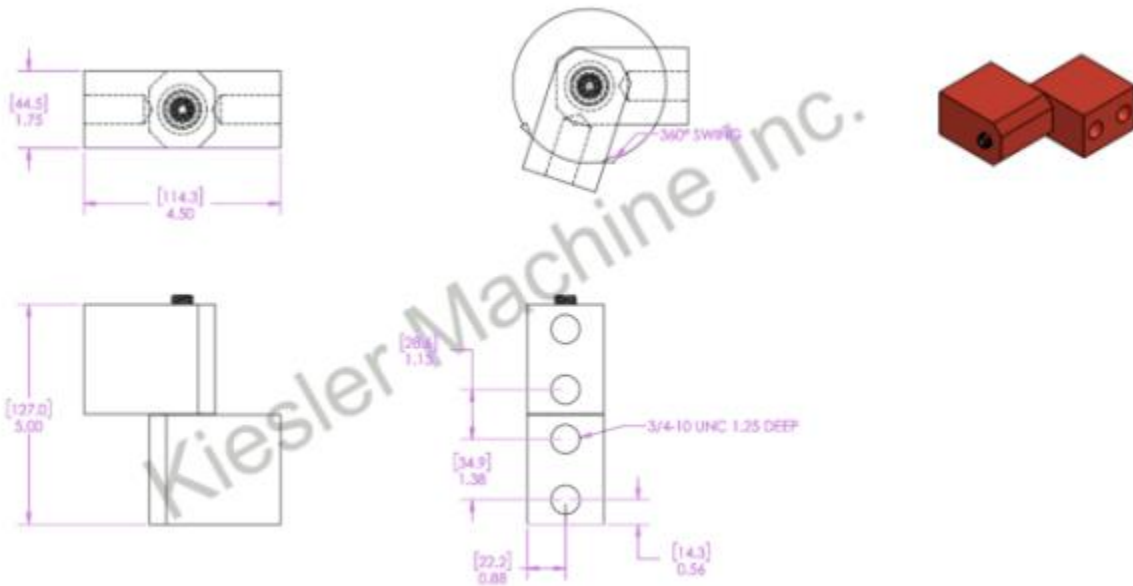

6"x 4" Extended Barrel Hinge

Model No.: 2100KS-316

Price: \$ 990

- Material Type: 316L Stainless Steel
- Maximum Vertical Load: 4,000 LBS
- Maximum Radial Load: 1,630 LBS
- Approx. Width: 4"
- Height: 6"
- Weight: 12 LBS